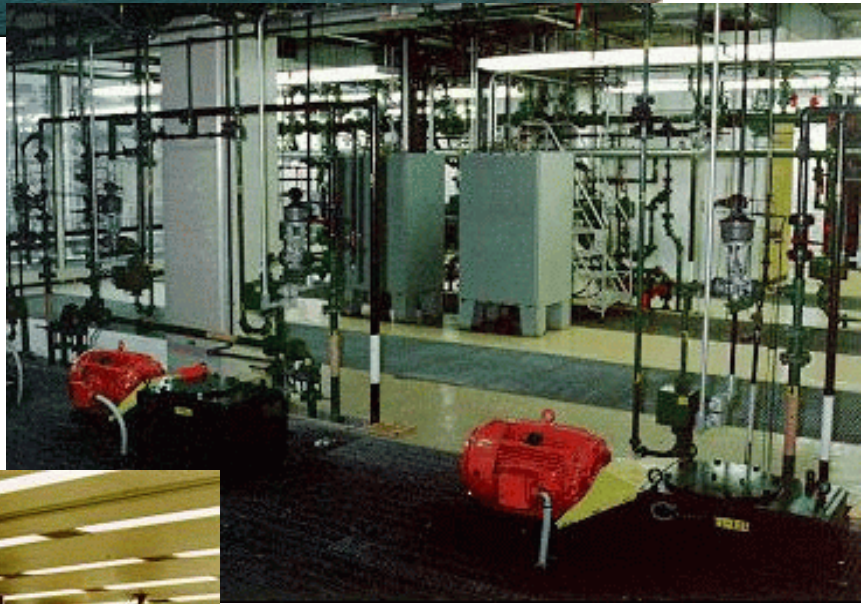

Chicago Water
Supply System

Lake Michigan Intake Cribs

Jardine Water
Treatment plant
(north of
Navy Pier)

Chemical feeder
system

Plant Control Room